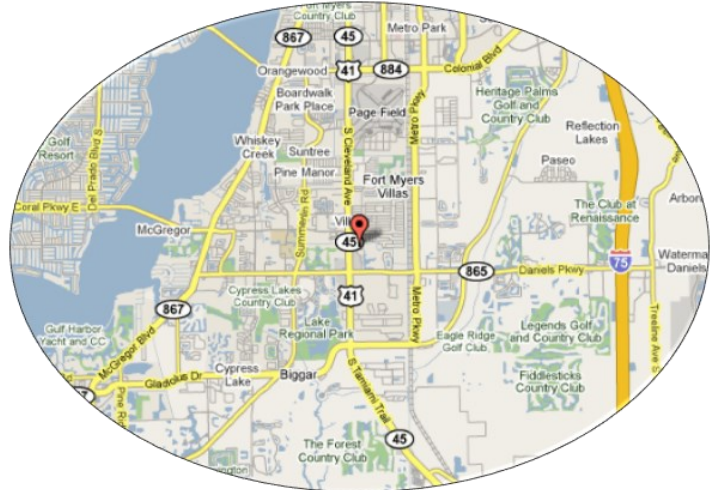

(Indicate that you are with the "EDC HVE Forum 2023", or use the Group Code: EDC to be added to the room block)

Online: www.crowneplaza.com/ftmyersfl (Use the Group Code EDC)

About The Hotel:

The newly renovated Crowne Plaza Fort Myers Hotel is adjacent to the Bell Tower Shops. Home to Dave & Busters, TGI Fridays, Outback Steakhouse, World of Beer, Williams & Sonoma, and The Fresh Market to name just a few. All just steps away from the hotel front door. The hotel also features Shoeless Joe's Sports Cafe off the hotel lobby serving breakfast lunch and dinner along with in-room dining. Included in your stay is free WI-FI, free parking, an updated fitness center.

On-site amenities include:

- Complimentary Wi-Fi throughout the hotel.
- 24-hour business center with remote from room printing capability
- Shoeless Joe's Sports Café, Society Restaurant and Treehouse Lounge for on-site dining
- Recently upgraded Fitness Center and Swimming Pool
- 5 area Golf Courses with a 5 miles radius.
- Within walking distance to the Bell Tower Shops
- 7 miles from Southwest Florida International Airport (RSW)

Hotel Parking:

- Free parking to overnight guests (no Valet parking).

Airport Transportation Suggestions:

- Southwest Florida International (RSW)
  Distance from Hotel: 7 miles
  Drive Time: 15 min.
- Taxi Fare (estimated) - $22 - $27 one way
- Uber - $19 - $22
- Bus Service - $2/person (line 50, 27 minute ride to hotel)

Other Hotels Nearby:

If you find that your choice of room at the Crowne Plaza is not available, please call EDC Customer Service for other hotels nearby.

See you in Ft. Myers!